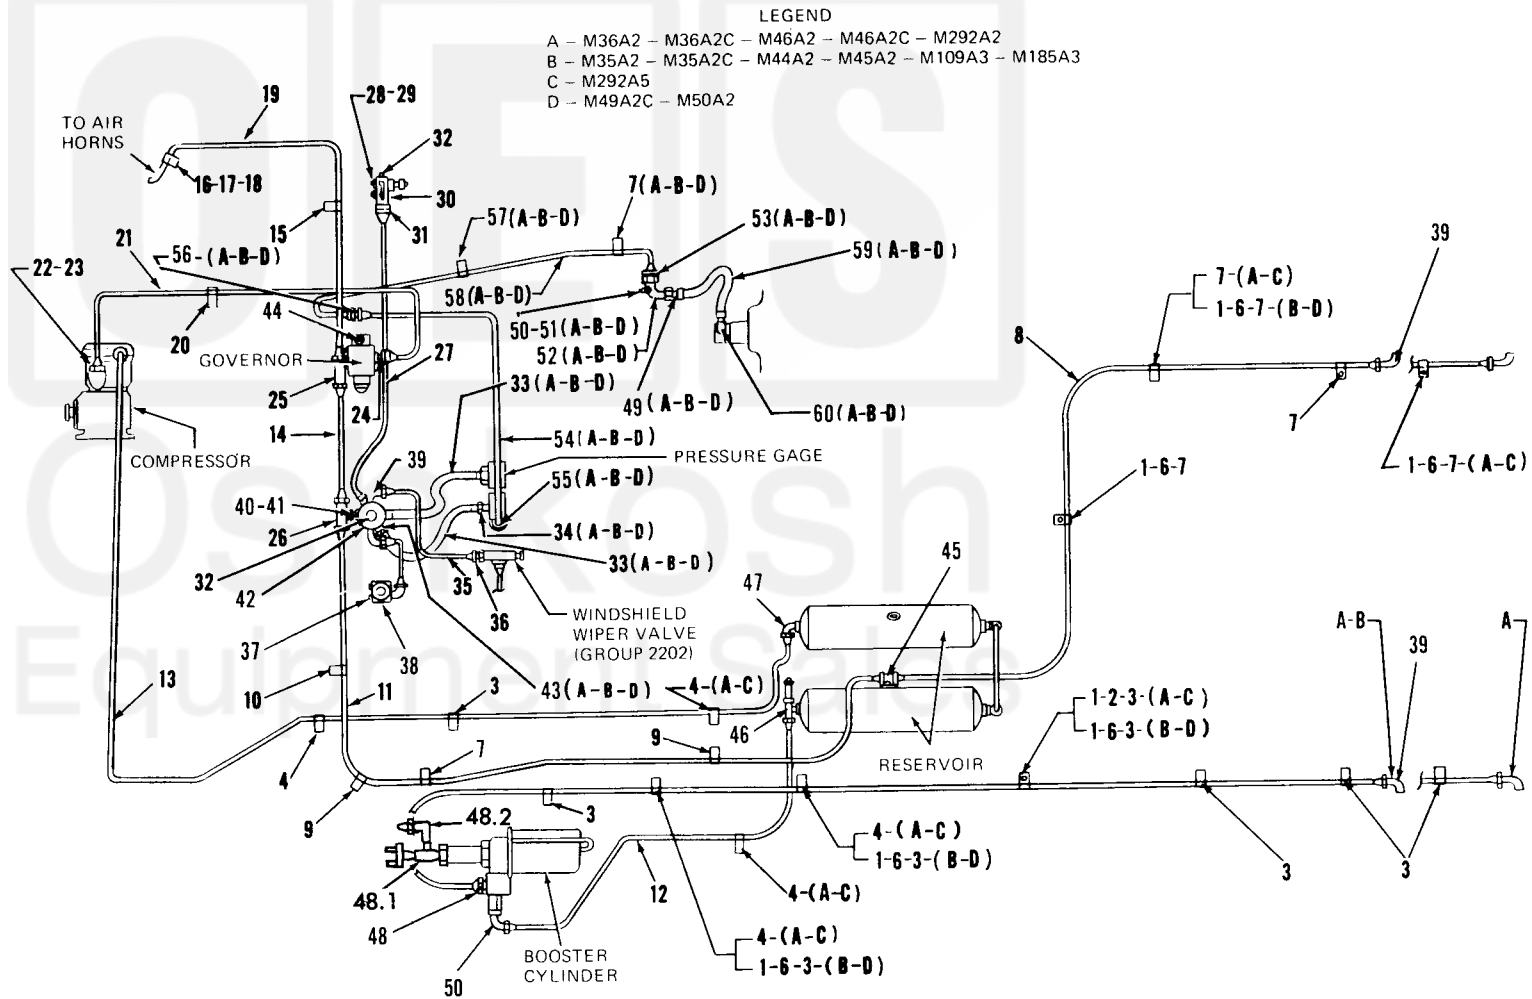

(1)	(2)	(3)	(4)	(5)	(6)	(7)	(8)
ILLUS.							QTY
(a)	(b)	SMR	NATIONAL	PART		DESCRIPTION	U/M
FIG.	ITEM	CODE	STOCK	NUMBER	FSCM		INC
NO.	NO.		NUMBER			USABLE ON CODE	IN
							UNIT
1208-AIR BRAKE SYSTEM(CONT'D)							
97	23	PAOZZ	4730-00-278-8824	MS39196-1	96906	NUT,TUBE COUPLING	EA 1
97	24	PAOZZ	4730-00-277-8750	MS39179-1	96906	ADAPTER	EA 1
97	25	PAOZZ	4730-00-782-5461	MS39190-2	96906	TEE,PIPE TO TUBE	EA 1
97	26	PAOZZ	4730-00-494-6580	MS39190-3	96906	TEE	EA 1
97	27	XBOZZ		10871564	19207	TUBE	EA 1
97	28	PAOZZ	5310-00-959-7600	MS51922-5	96906	NUT,SELF-LOCKING: AIR SUPPLY VALVE	EA 2
97	29	PAOZZ	5305-00-267-8974	MS90726-8	96906	SCREW,CAP,HEXAGON HEAD	EA 2
97	30	PAOZZ	2530-00-753-3853	MS500046-1	96906	VALVE: AIR SUPPLY ASSEMBLY	EA 1
97	31	PAOZZ	4730-00-069-1186	MS39179-5	96906	ADAPTER,STRAIGHT,PIPE TO TUBE: AIR SUPPLY VALVE TUBE	EA 1
97	32	PAOZZ	4730-00-221-2137	MS20913-2S	96906	PLUG,PIPE	EA 1
97	32	PAOZZ	4720-00-727-1627	8741776	19207	HOSE ASSEMBLY,RUBBER: ASSEMBLY MANIFOLD TO AIR GAGE,TO TRANSMISSION SWITCH TO PRESSURE GAGE	EA 2
97	34	PAOZZ	4730-00-640-6582	443977	21450	NIPPLE,PIPE	EA 1
97	35	XBOZZ		10871675	19207	TUBE: MANIFOLD TO WIPER VALVE	EA 1
97	36	PAOZZ	4730-00-142-3075	MS39179-4	96906	ADAPTER,STRAIGHT, PIPE TO TUBE	EA 1
97	37	PAOZZ	5306-00-018-6493	186493	21450	BOLT,ASSEMBLED TO WASHER	EA 1
97	38	PAOZZ	5930-00-434-5441	11621847	19207	SWITCH,PRESSURE	EA 1
97	39	PAOZZ	4730-00-069-1187	MS39182-3	96906	ELBOW,PIPE TO TUBE	EA 3
97	40	PAOZZ	5310-00-409-9914	5322923	19207	NUT	EA 1
97	41	PAOZZ	5310-00-550-3714	MS35333-47	96906	WASHER,LOCK	EA 1
97	42	PAOZZ	2530-00-133-8126	7529465	19207	FITTING,MANIFOLD	EA 1
97	43	PAOZZ	4730-00-952-7033	MS39189-1	96906	TEE,PIPE TO TUBE	EA 1
97	44	PAOZZ	4730-00-221-2136	MS20913-1S	96906	PLUG,PIPE	EA 1
97	45	PAOZZ	4730-00-288-9491	MS39190-4	96906	TEE: AIR RESERVOIR TO LINES	EA 1
97	46	PAOZZ	4730-00-760-5879	8712201	19207	TEE ASSEMBLY	EA 1
97	47	PAOZZ	4730-00-289-0051	MS39182-6	96906	ELBOW,PIPE TO TUBE	EA 2
97	48	PAOZZ	5930-00-789-6192	11602160	19207	SWITCH,PRESSURE: HYDRAULIC	EA 1
97	48.1	PAOZZ	4730-00-842-8336	444150	24617	TEE: PRESSURE SWITCH FOR ELBOW	EA 1
97	48.2	PAOZZ	4730-00-289-0155	MS39182-5	96906	ELBOW,PRESSURE SWITCH TO TEE	EA 1
97	49	PAOZZ	4730-00-542-3284	7347982	19207	ADAPTER,STRAIGHT	EA 1
97	50	PAOZZ	5310-00-984-3807	MS51922-13	96906	NUT,SELF-LOCKING	EA 1
97	51	PAOZZ	5306-00-225-9089	MS90726-34	96906	BOLT,MACHINE	EA 1